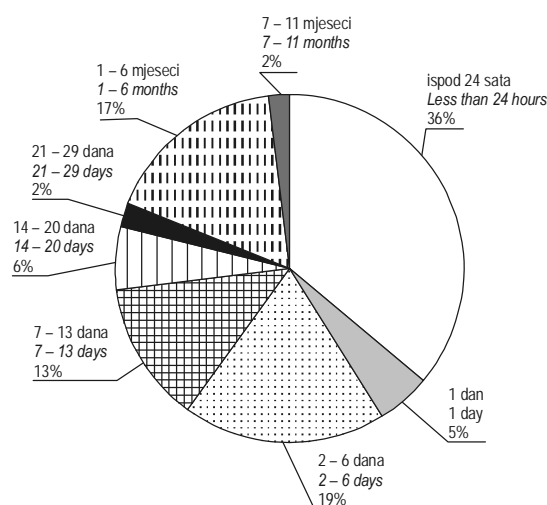

G-9. UMRLA DOJENČAD PREMA STAROSTI U 2009.

INFANT DEATHS, BY AGE, 2009