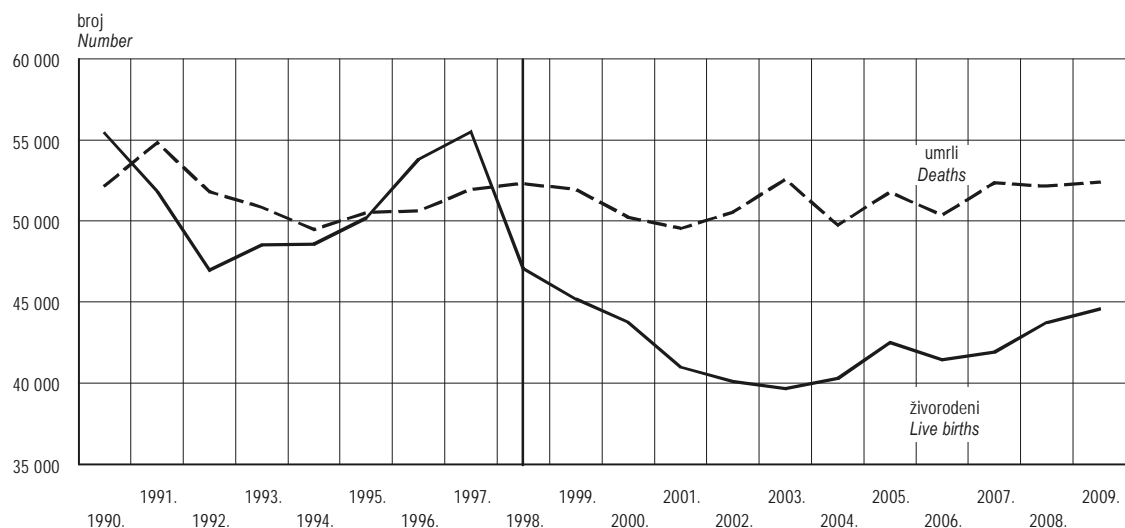

G-1. PRIRODNO KRETANJE STANOVNIŠTVA U RAZDOBLJU 1990. – 2009.

NATURAL CHANGE IN POPULATION, 1990 – 2009