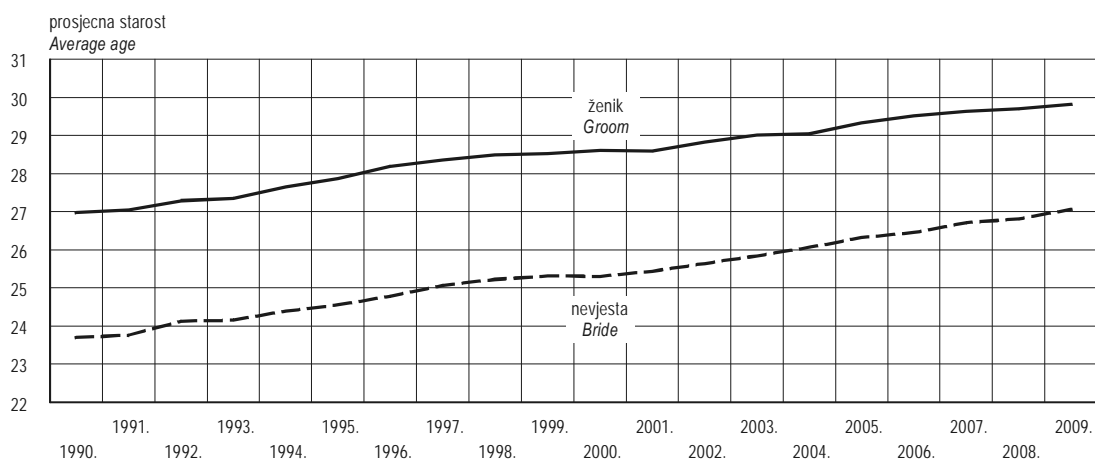

G-10. PROSJEČNA STAROST ŽENIKA I NEVJESTE PRI SKLAPANJU PRVOG BRAKA U RAZDOBLJU 1990. – 2009.

AVERAGE AGE OF GROOM AND BRIDE AT FIRST MARRIAGE, 1990 – 2009